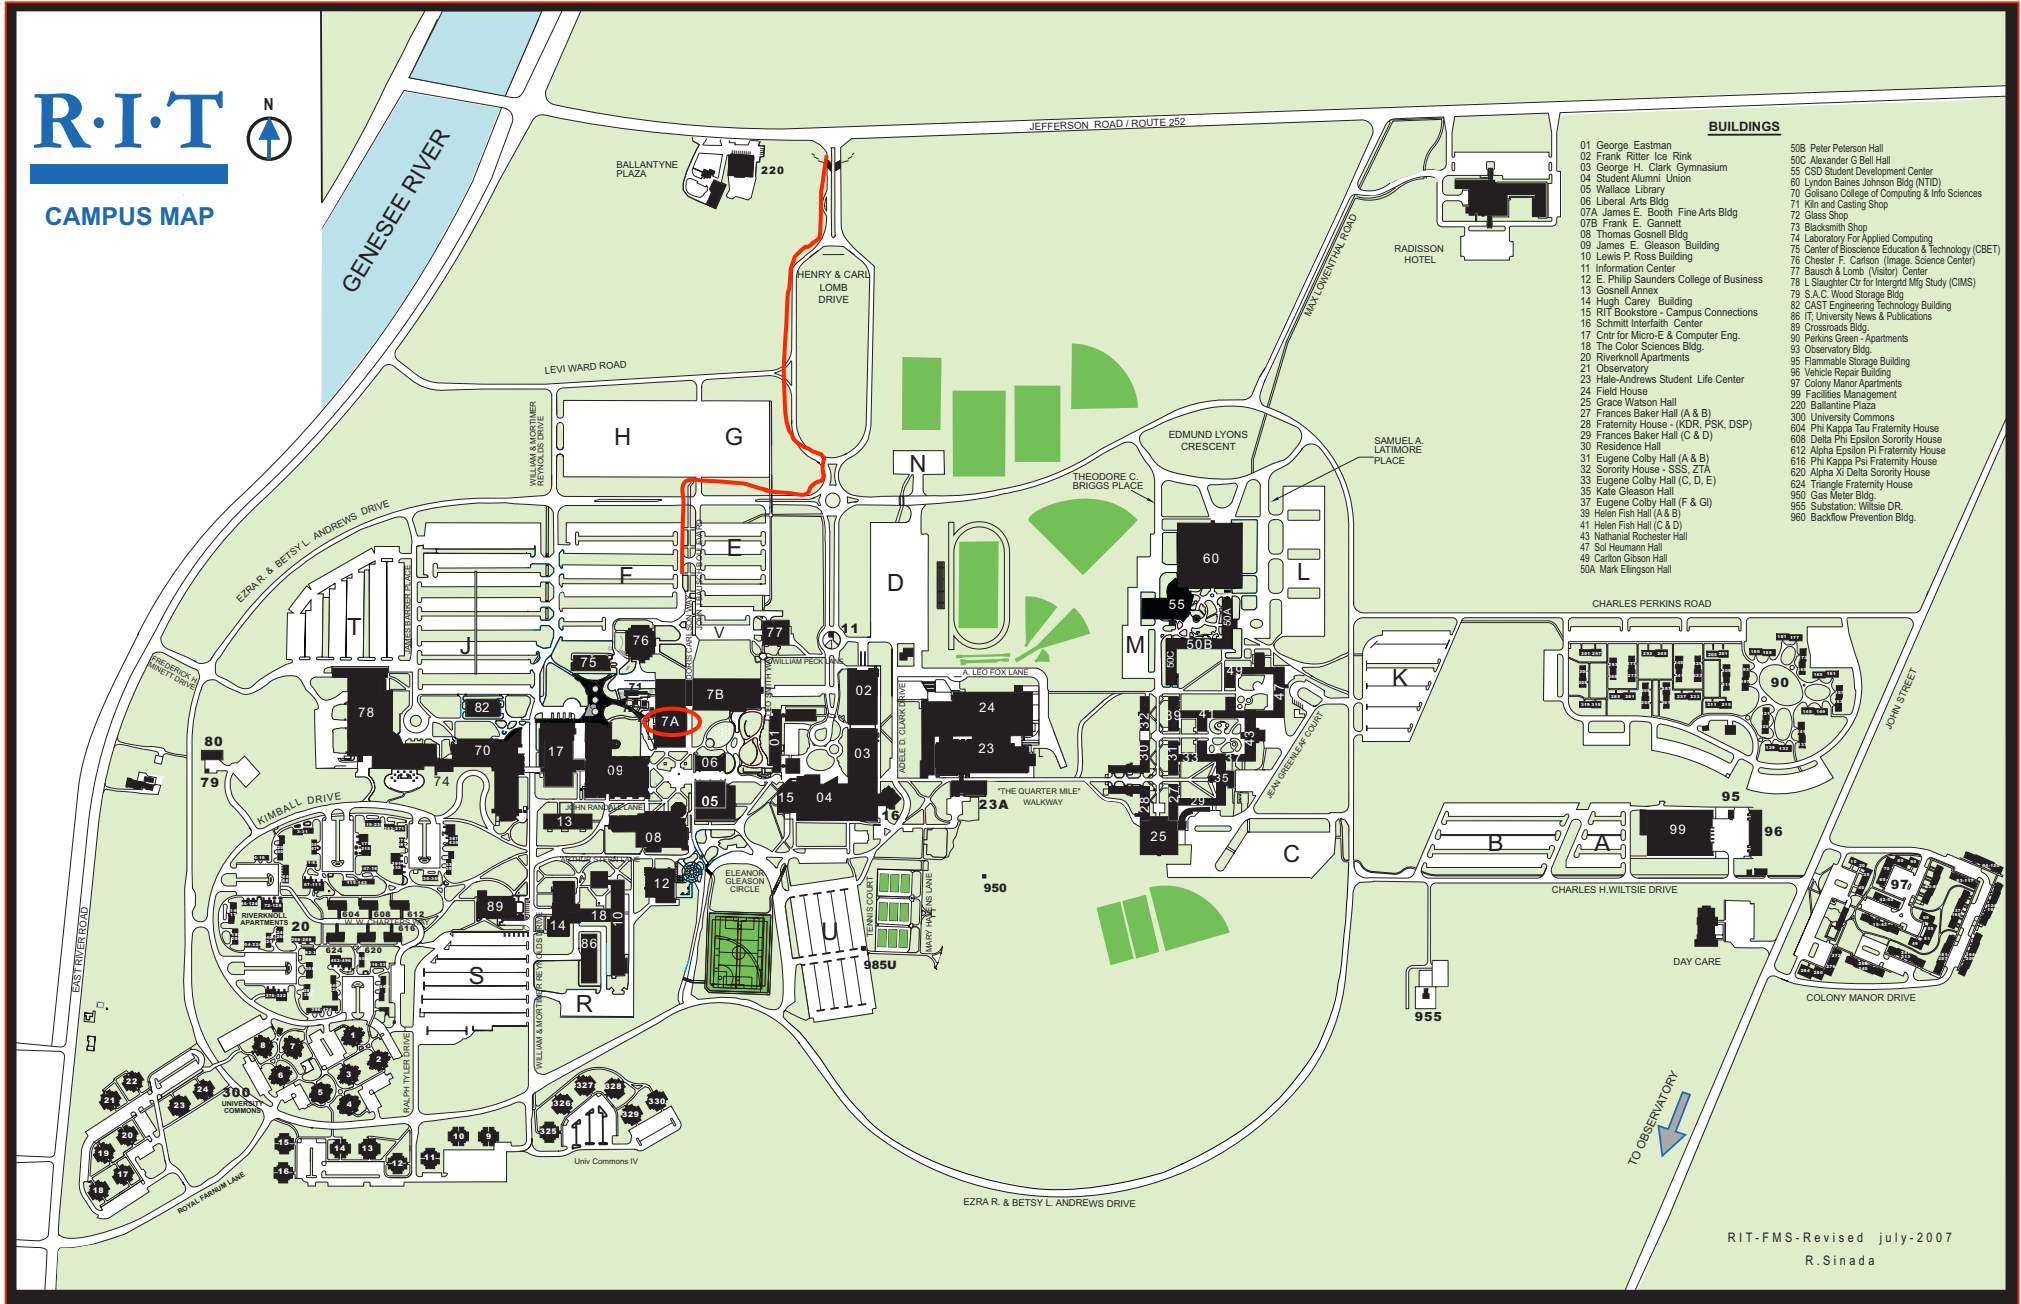

R·I·T

CAMPUS MAP

BUILDINGS